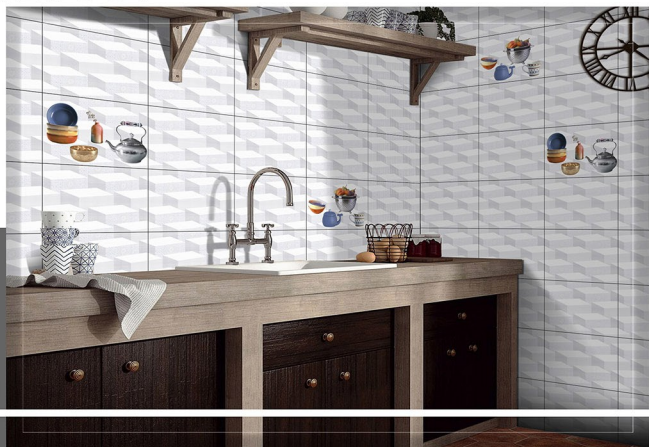

DK

300X450MM  
GLOSSY

Exclusive Digital Wall Tiles

2272

LT

HL-2

LT

300X450MM  
GLOSSY