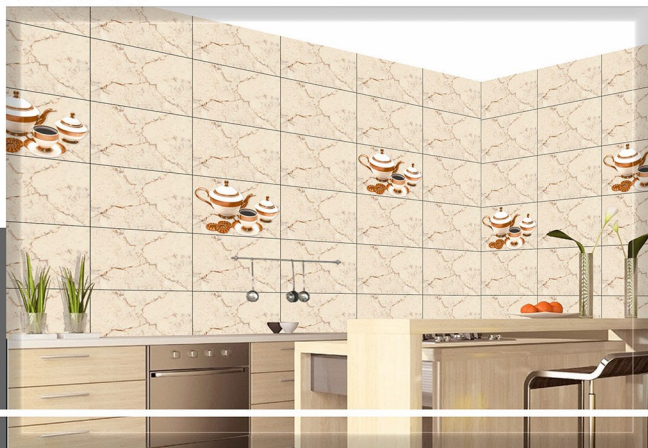

300X450MM
GLOSSY

Exclusive Digital Wall Tiles

2272